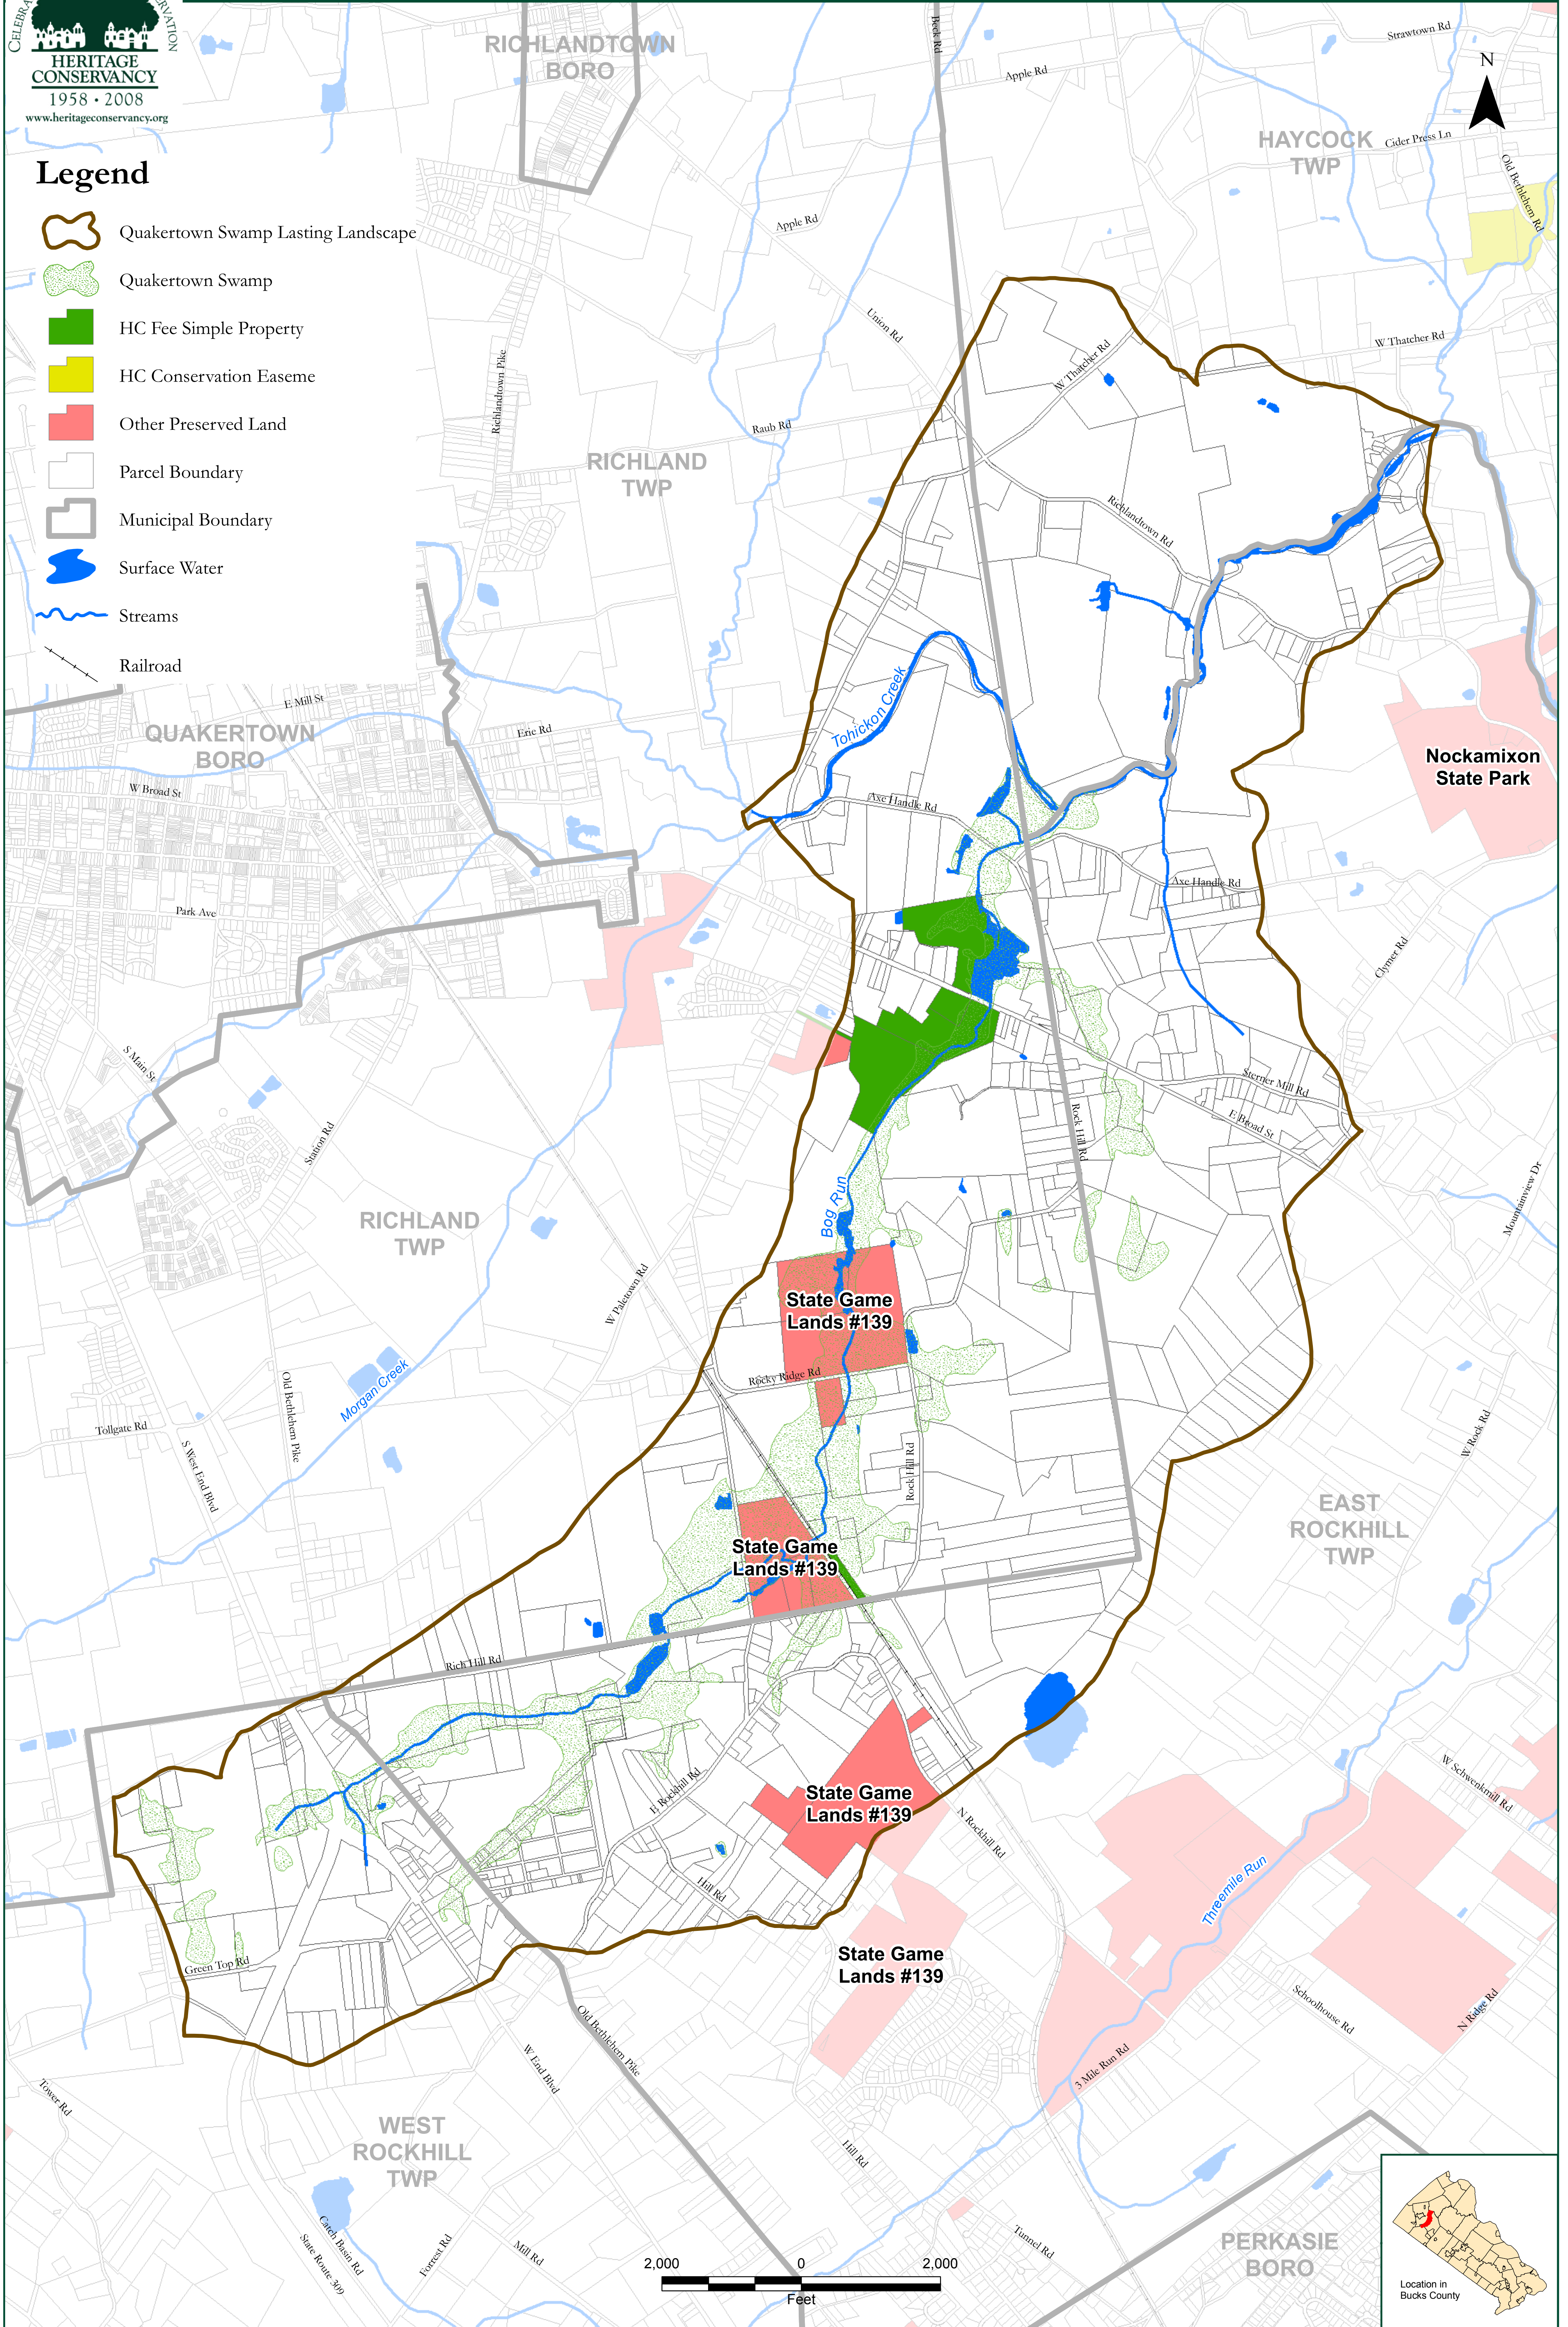

QUAKERTOWN SWAMP, BUCKS COUNTY, PA

Legend

- Quakertown Swamp Lasting Landscape
- Quakertown Swamp
- HC Fee Simple Property
- HC Conservation Easeme
- Other Preserved Land
- Parcel Boundary
- Municipal Boundary
- Surface Water
- Streams
- Railroad

DATE: 9/2/08