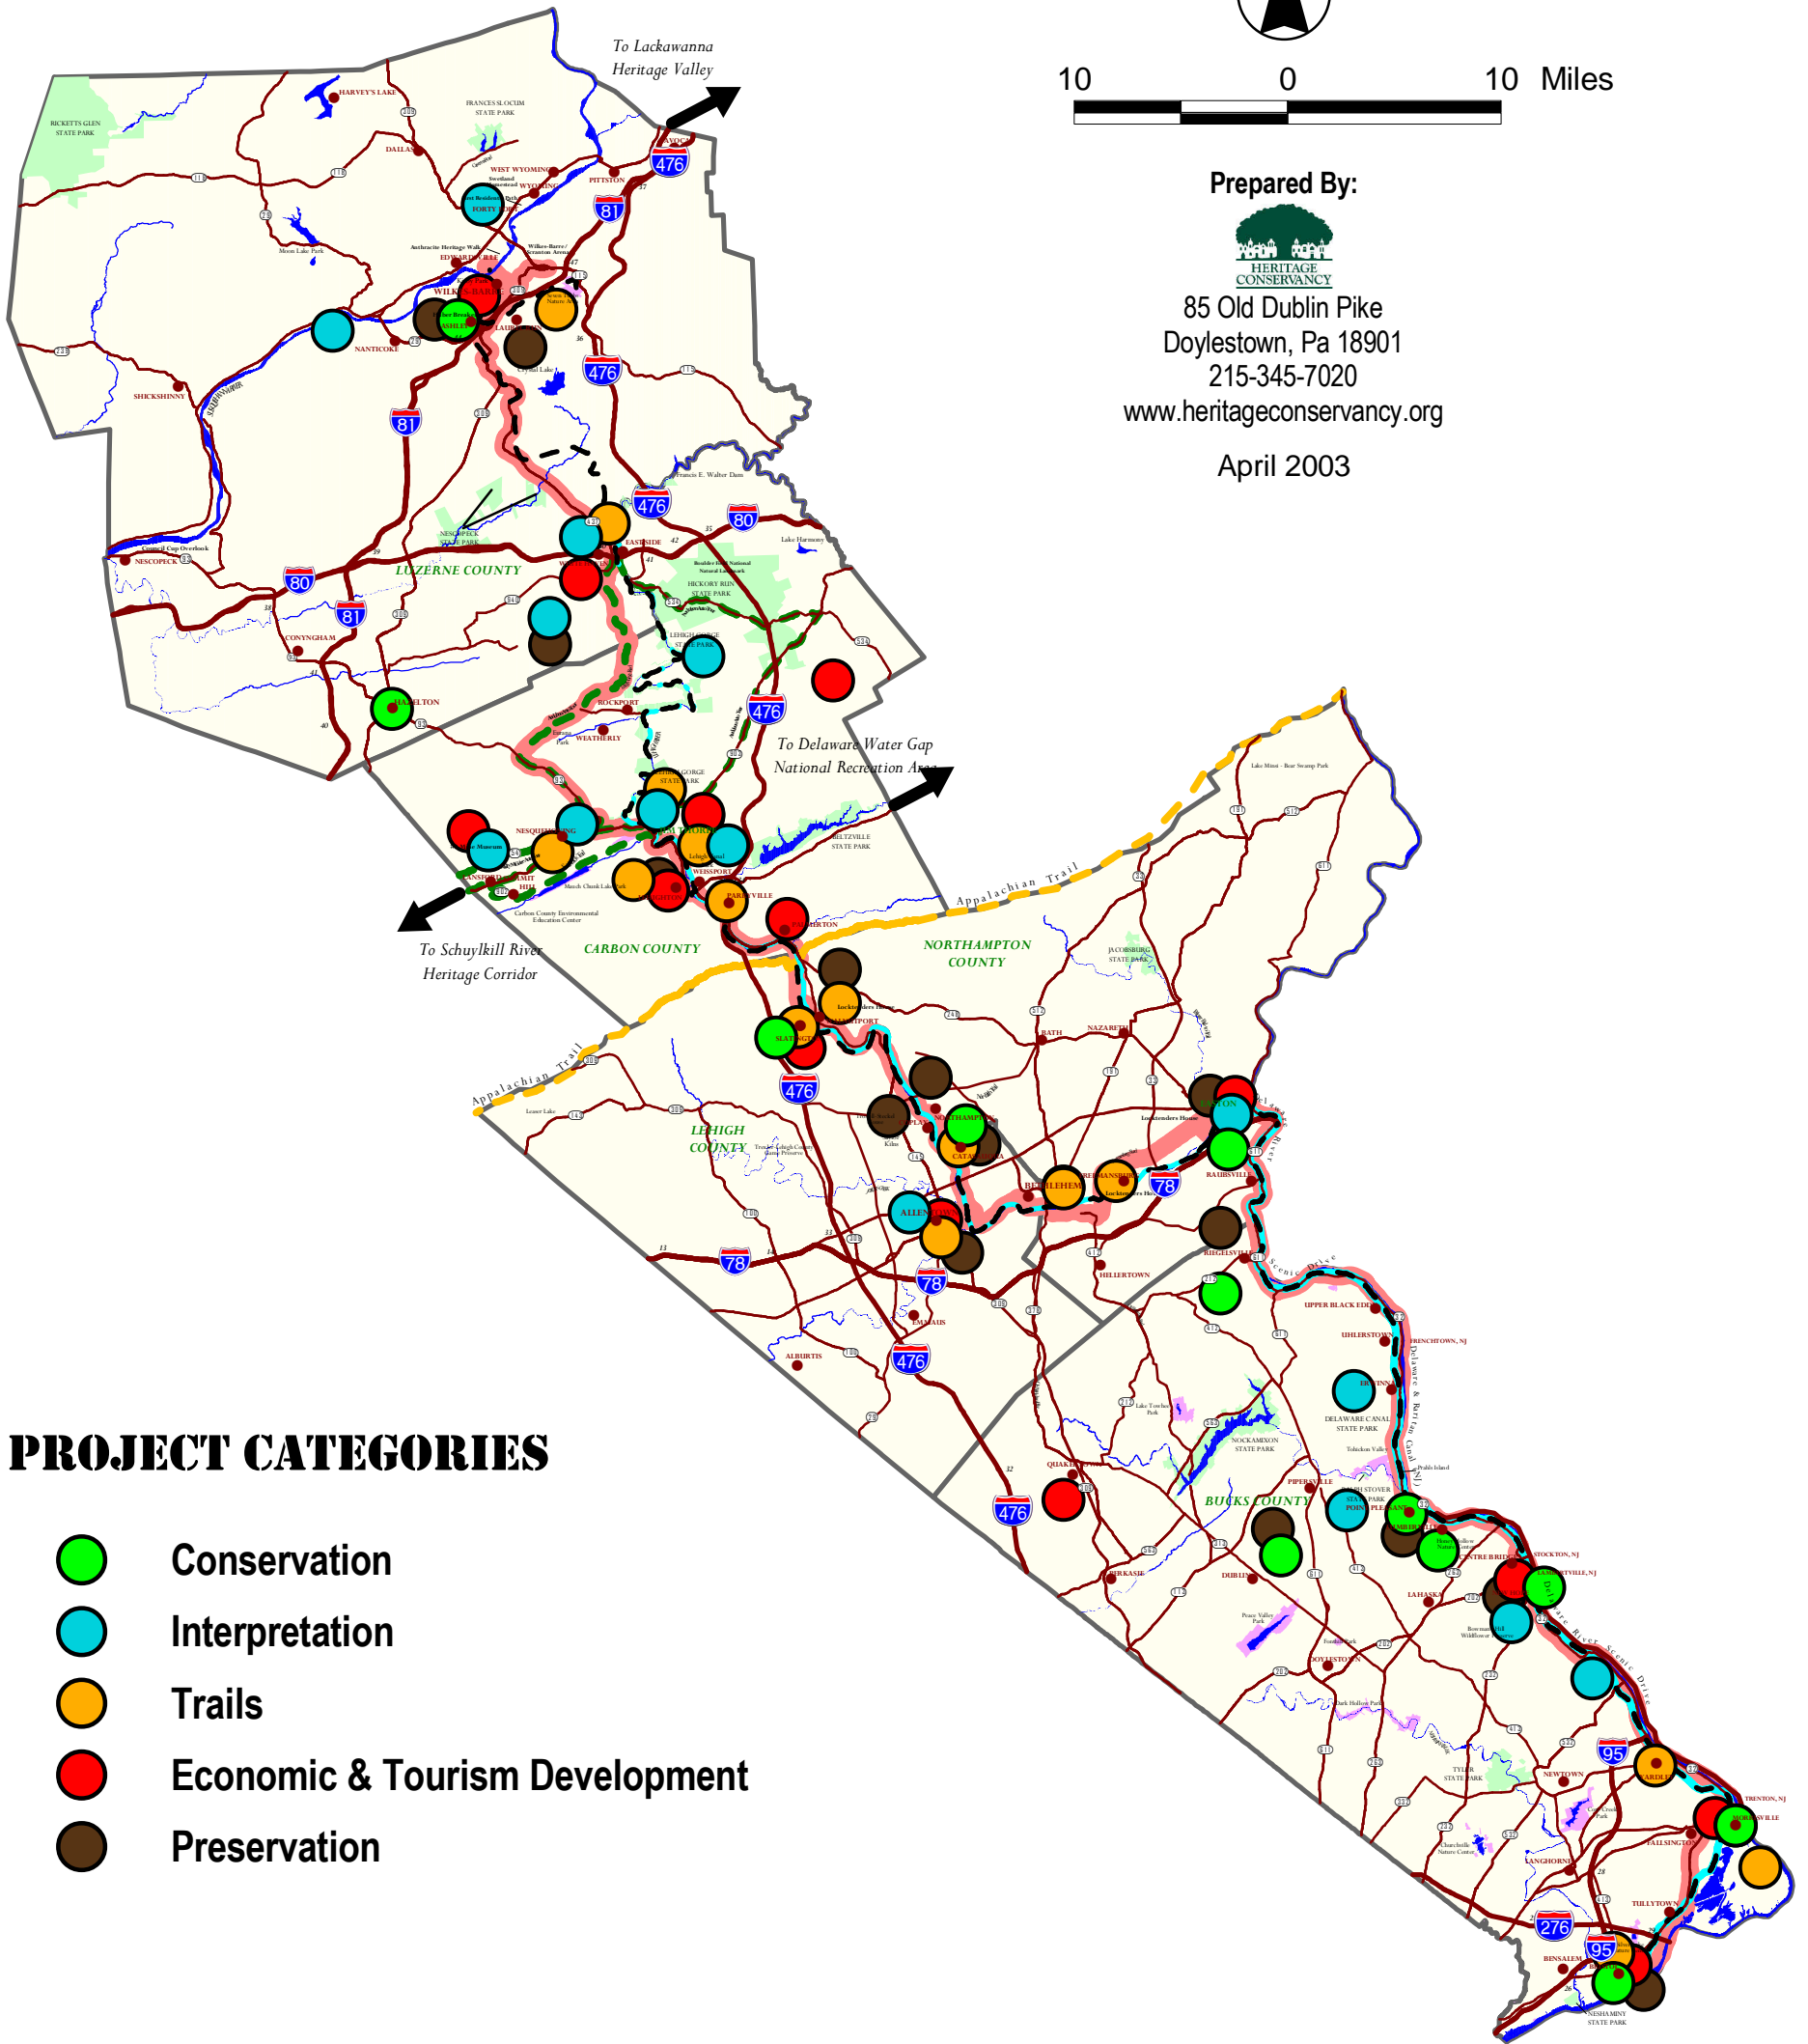

Delaware & Lehigh National Heritage Corridor

10 0 10 Miles

Prepared By:

85 Old Dublin Pike
Doylestown, Pa 18901
215-345-7020
www.heritageconservancy.org

April 2003

PROJECT CATEGORIES

- Conservation
- Interpretation
- Trails
- Economic & Tourism Development
- Preservation